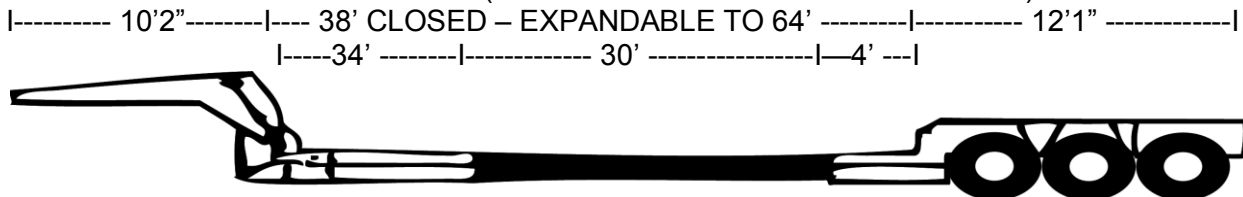

TRAILER SPECIFICATIONS

FLATBED 48' SPREAD AXLE (50' AND 53' TRAILERS AVAILABLE) (58-60" HIGH)

EXPANDABLE FLATBED (58-60" HIGH)

DROP DECK 48' 2 AXLE SPREAD (38" HIGH ON LOWER DECK)
(10/40 50' AND 12/41 53' TRAILERS AVAILABLE)

EXPANDABLE 3 AXLE DROP DECK (38" HIGH ON LOWEST PART OF DECK)

2 AXLE DOUBLEDROP (24" HIGH ON LOWEST PART OF DECK)

RGN STRETCH 2 AXLE (21" HIGH ON LOWEST PART OF DECK)

3 AXLE DOUBLE DROP STRETCH (21" HIGH ON LOWEST PART OF DECK)

2 OR 3 AXLE DOUBLE DROP LOWBOY (18" HIGH ON LOWEST PART OF DECK)